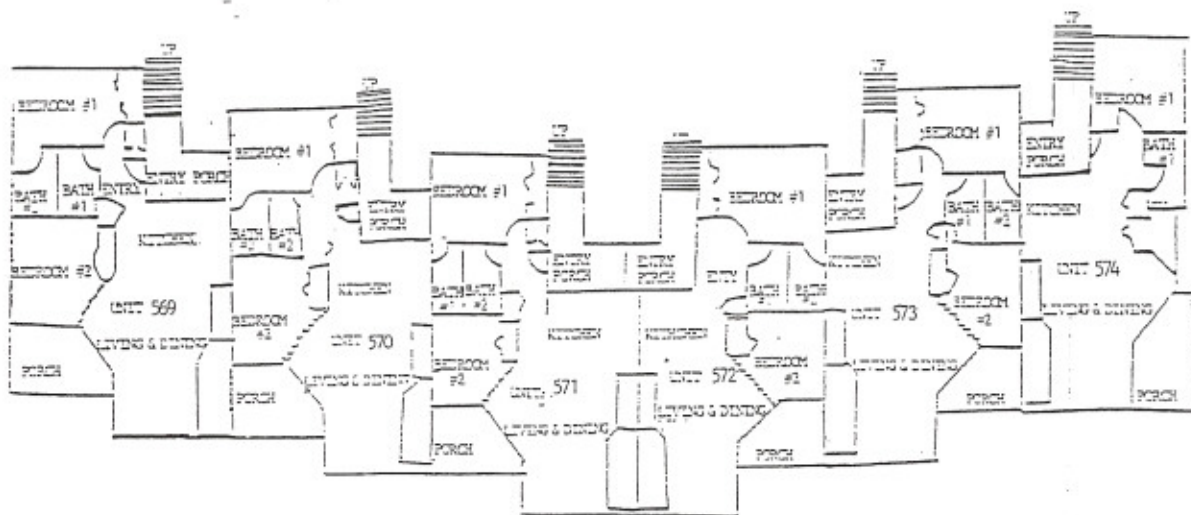

BEACH CONDOMINIUMS
 2 BEDROOM 964 SQUARE FEET
 1 BEDROOM 784 SQUARE FEET
 DOWNSTAIRS

BEACH CONDOMINIUM BUILDING I

BEACH CONDOMINIUMS
 2 BEDROOM 964 SQUARE FEET
 1 BEDROOM 784 SQUARE FEET
 UPSTAIRS

Beach Condominiums
 2 BEDROOM 964 Square Feet
 Downstairs

Beach Condominiums
 2 BEDROOM 964 Square Feet
 Upstairs

BEACH CONDOMINIUMS
 BUILDING II

MAIN FLOOR PLAN BLDG. #4

UPPER FLOOR PLANS BUILDING #4

UPPER FLOOR

LOWER FLOOR